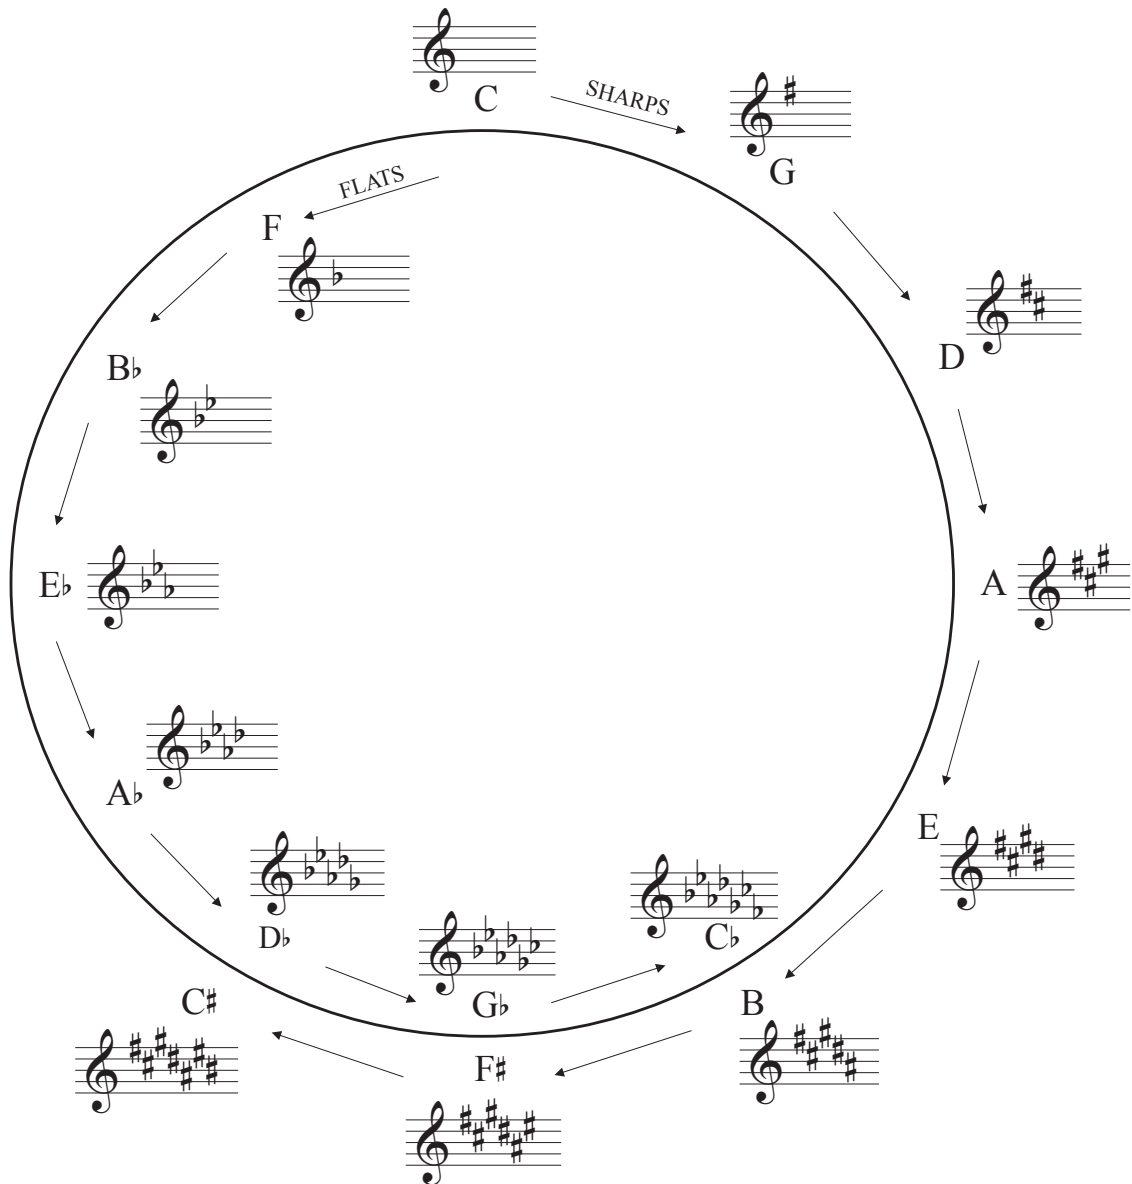

The Circle of Fifths -

The **Circle of Fifths** diagram shows the clockwise arrangement of major keys in an order of ascending fifths for sharp key signatures. With each added sharp the key advances five letter names and the tonic moves up a perfect fifth.

Flat keys are presented in an order of descending fifths. With each added flat the key moves back five letter names and the tonic moves down a perfect fifth.